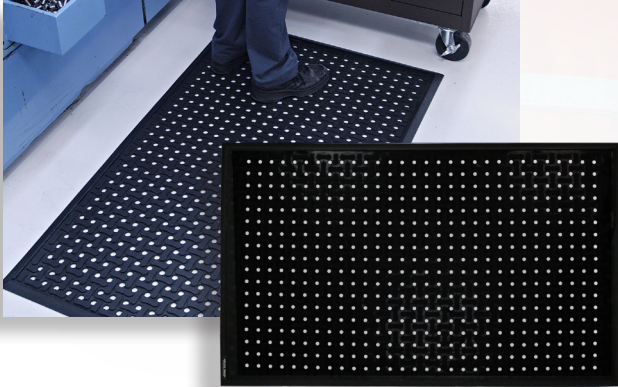

Comfort Flow™

Anti-Fatigue Mat

Size	MSC Part #
2' x 3'	28706091
3' x 5'	28706398
3' x 9'	28707032
4' x 6'	28706331