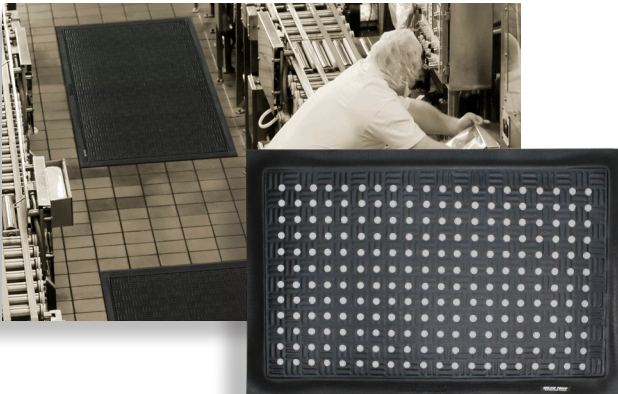

Cushion Station™

Anti-Fatigue Mat

Size	MSC Part #	Size	MSC Part #
2' x 3'	28707719	4' x 6'	28707099
3' x 5'	28706406	4' x 8'	28707149
3' x 8'	28707198	4' x 12'	28707503
3' x 12'	28707735	4' x 16'	28706810
3' x 16'	28706968	4' x 20'	28707347
3' x 20'	28707347